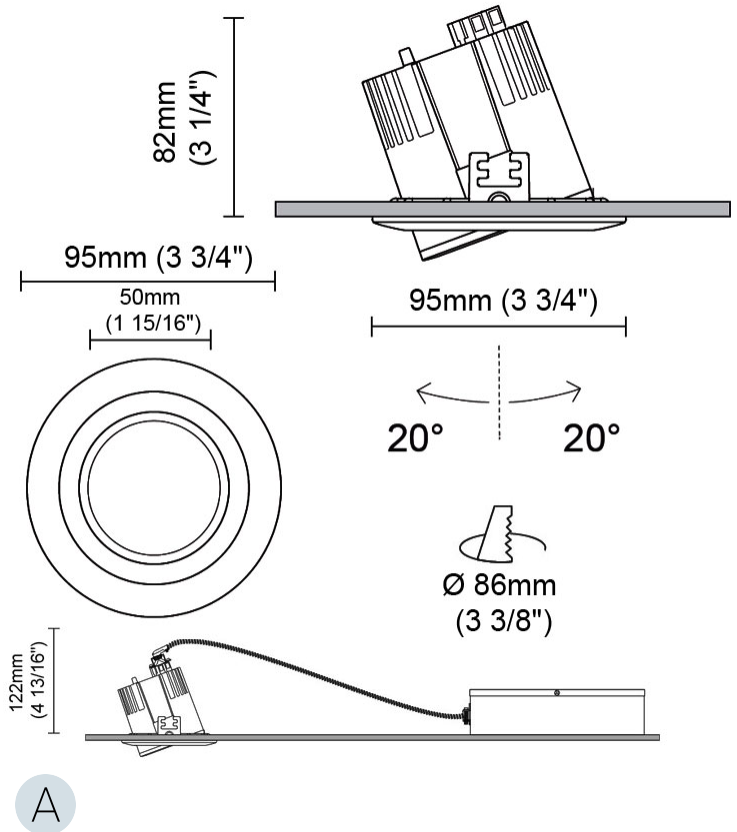

GENERAL

Series: Dixit
Subseries: Dixit RA8
Brand: Ivela
Division: Architectural
Mounting Type: Recessed
Mounting Location: Ceiling
Subcategory: Downlight

PHYSICAL

Shape: Round
Diameter (mm): 95
Diameter (in): 3 3/4
Height (mm): 82
Height (in): 3 1/4
Min. Recessing Depth (mm): 122
Min. Recessing Depth (in): 4 13/16
Light Distribution: Adjustable / Direct
Weight (kg): 0.4
Weight (lbs): 0.88
Diffuser: Clear Polycarbonate
Fixture Finish: MWH
Fixture Material: Aluminum Die Cast
Cut-out Measurements: 86mm / 3 3/8"

ELECTRICAL

Lamp Type: LED
Total Output Wattage (W): 9 / 12
Dimming: Tri-Mode (Non-Dimming and Phase Dimming (120Vac only) and 0-10V Dimming)
Driver Included: No
Driver Location: Recessed Housing
Driver Type: Constant Current - Universal
Driver Class: Class 2
Input Voltage (V): 120 - 277
Constant Current (MA): 250 / 350

LED

Number of LEDs: 1
Color Temperature (°K): 2700 / 3000 / 4000
Max. Delivered Lumen (lm): 1096 / 1447
CRI: >80 CRI
Efficiency (%): 87.7
Lamp Life (hrs): 50000
Upon Request: 3500K upon request

OPTICAL

Optic°: 26
Beam Angle: Symmetric
Adjustability: Tilt ±20°
Upon Request: Optic 45° (mirror-metallized) / 65° (white)

RATINGS AND CERTIFICATIONS

Certified By: Certified for North American Standards
IP rating: IP20
IK Rating: IK08
Glare Rating: ≤ 19