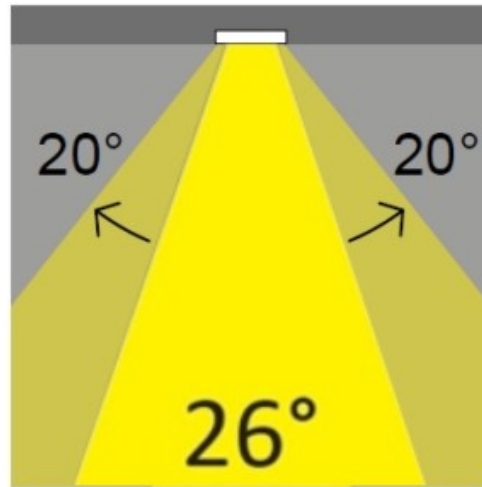

DP	DV			
Dimming	Phase	0-10V			
Color Temperature	27K	30K	35K	40K	K°
	2700K	3000K	3500K	4000K	

Order Example **K°**
L5XXXXXX-DV-30K
0-10V 3000K